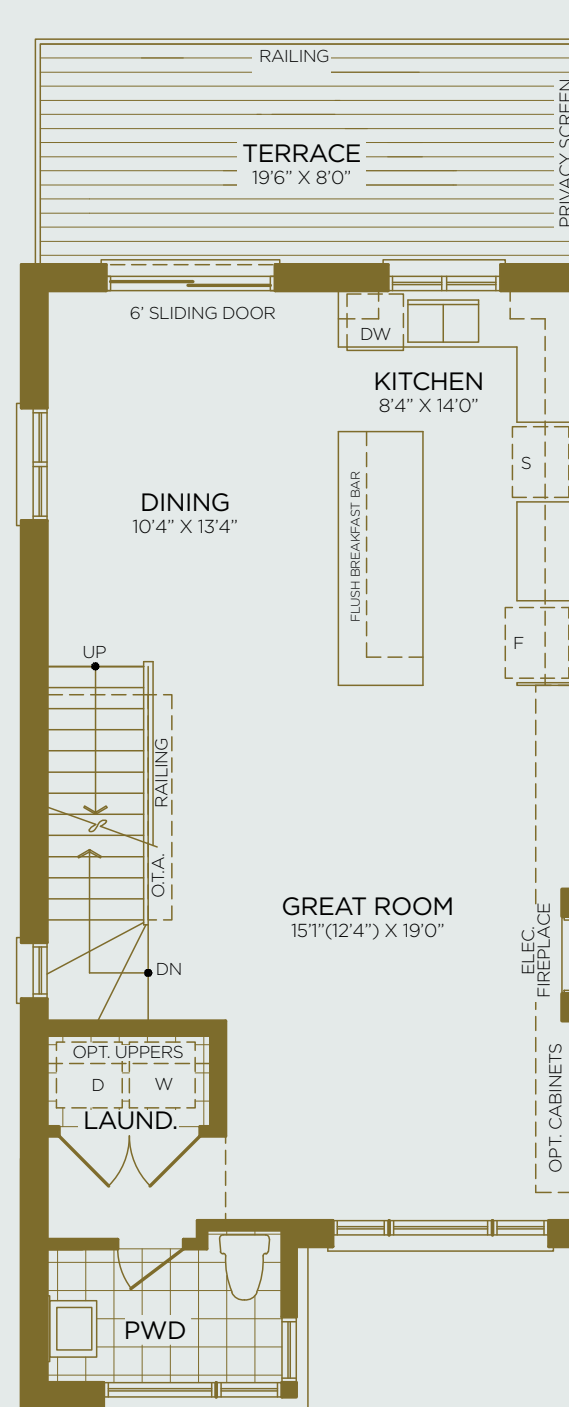

THE SILVERWOOD

The Grand Oak Collection
Traditional Towns

3 Bedroom Interior 1,954 sq.ft.
Exterior 184 sq.ft.

Basement
Elev. A / B

Entry Level
Elev. A

Main Floor
Elev. A

Upper Floor
Elev. A