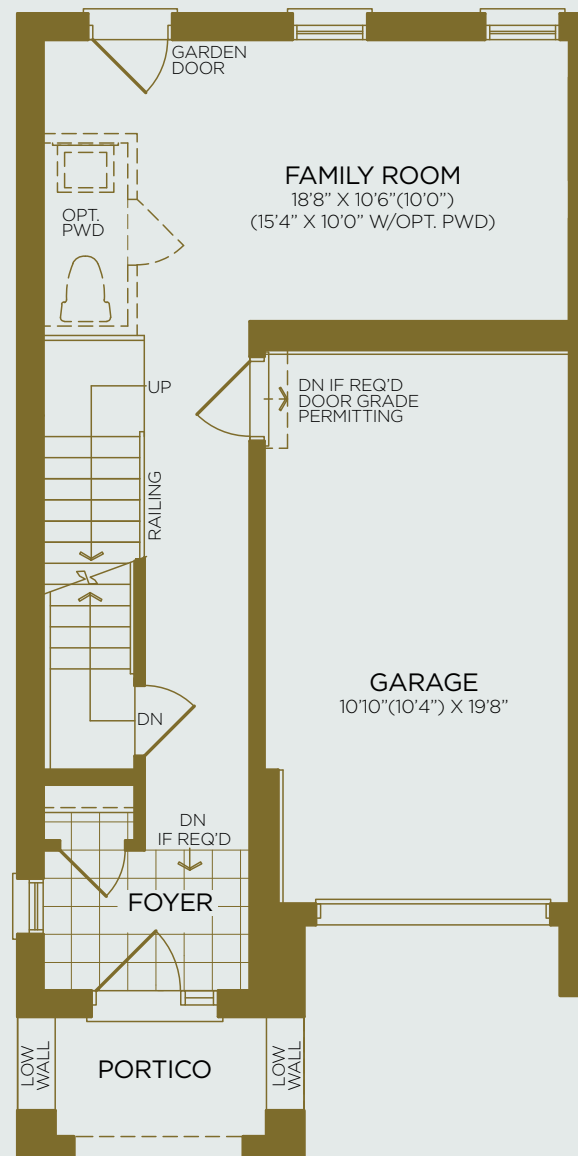

THE SILVERWOOD

The Grand Oak Collection
Traditional Towns

3 Bedroom Interior 1,954 sq.ft.
Exterior 184 sq.ft.

Basement
Elev. A / B

Entry Level
Elev. A

Main Floor
Elev. A

Upper Floor
Elev. A