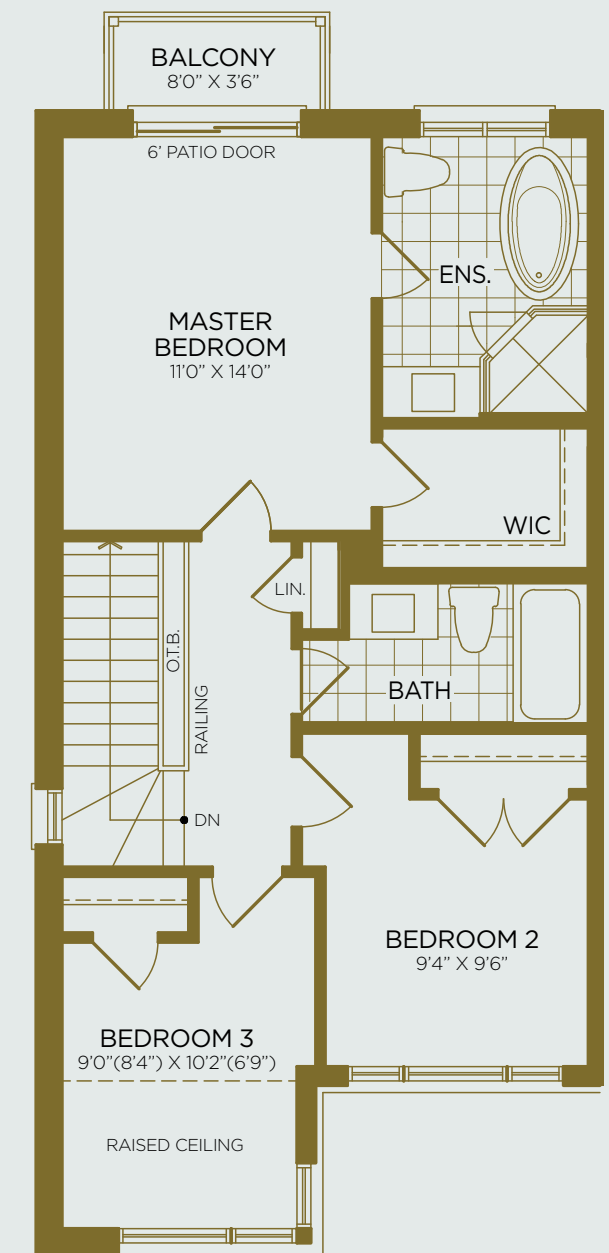

THE SILVERWOOD

The Grand Oak Collection
Traditional Towns

3 Bedroom Interior 1,954 sq.ft.
Exterior 184 sq.ft.

Basement
Elev. A / B

Entry Level
Elev. A

Main Floor
Elev. A

Upper Floor
Elev. A