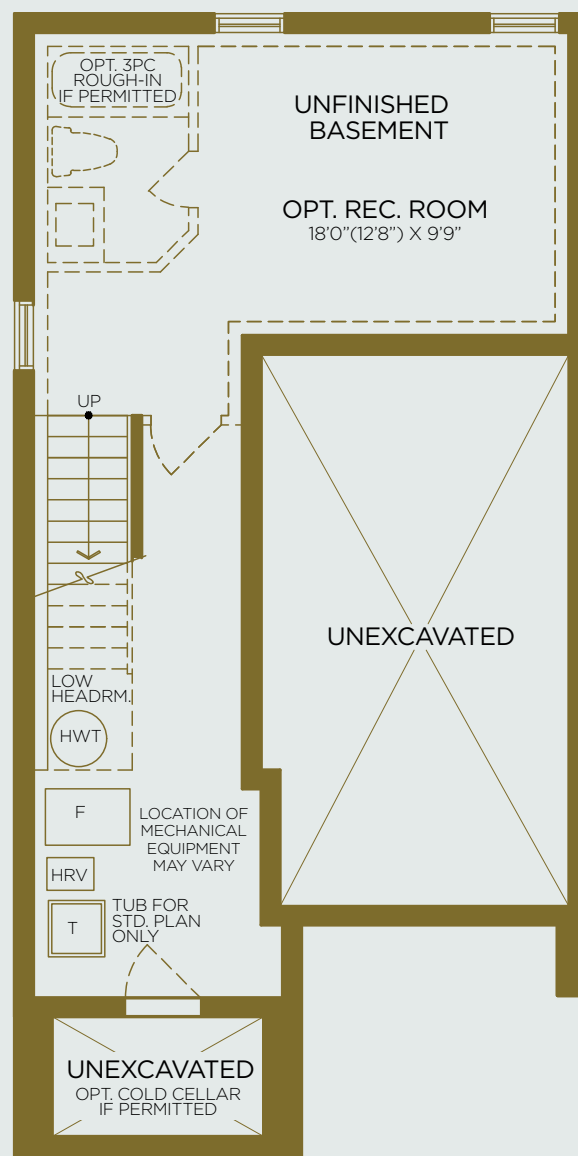

THE SILVERWOOD

The Grand Oak Collection
Traditional Towns

3 Bedroom Interior 1,954 sq.ft.
Exterior 184 sq.ft.

Basement
Elev. A / B

Entry Level
Elev. A

Main Floor
Elev. A

Upper Floor
Elev. A