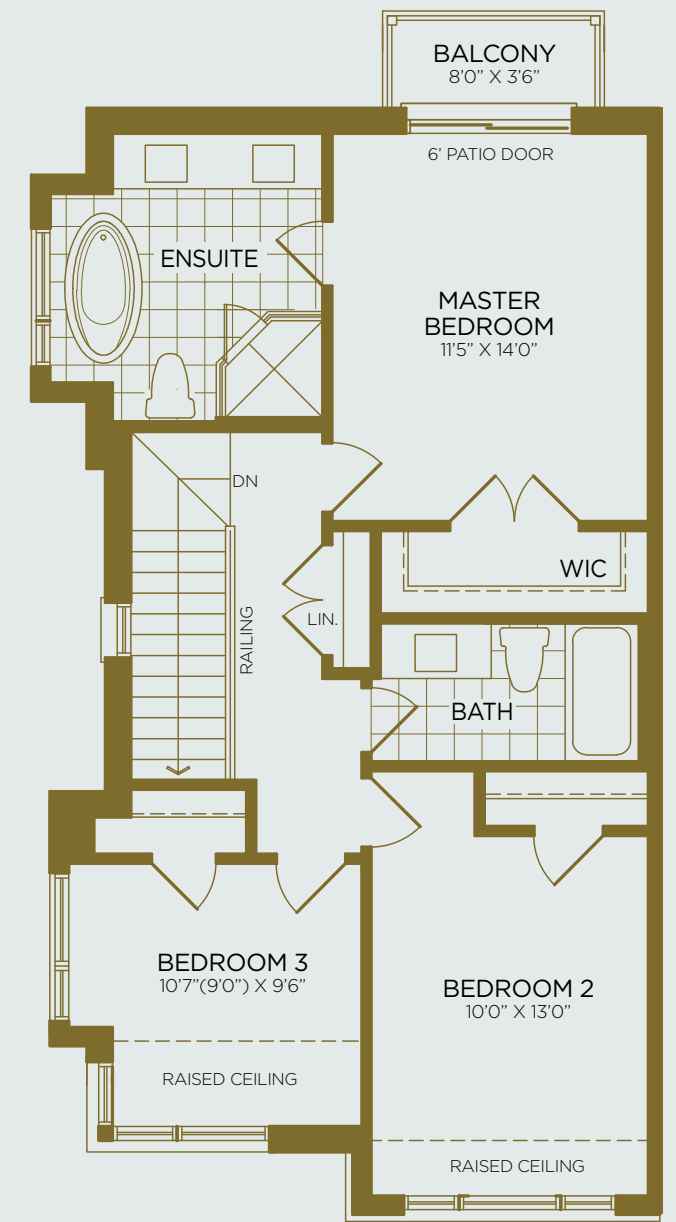

THE WILLOW

The Grand Oak Collection
Traditional Towns

3 Bedroom Interior 2,132 sq.ft.
Exterior Terrace 184 sq.ft.

Basement
Elev. A

Entry Level
Elev. A

Main Floor
Elev. A

Upper Floor
Elev. A