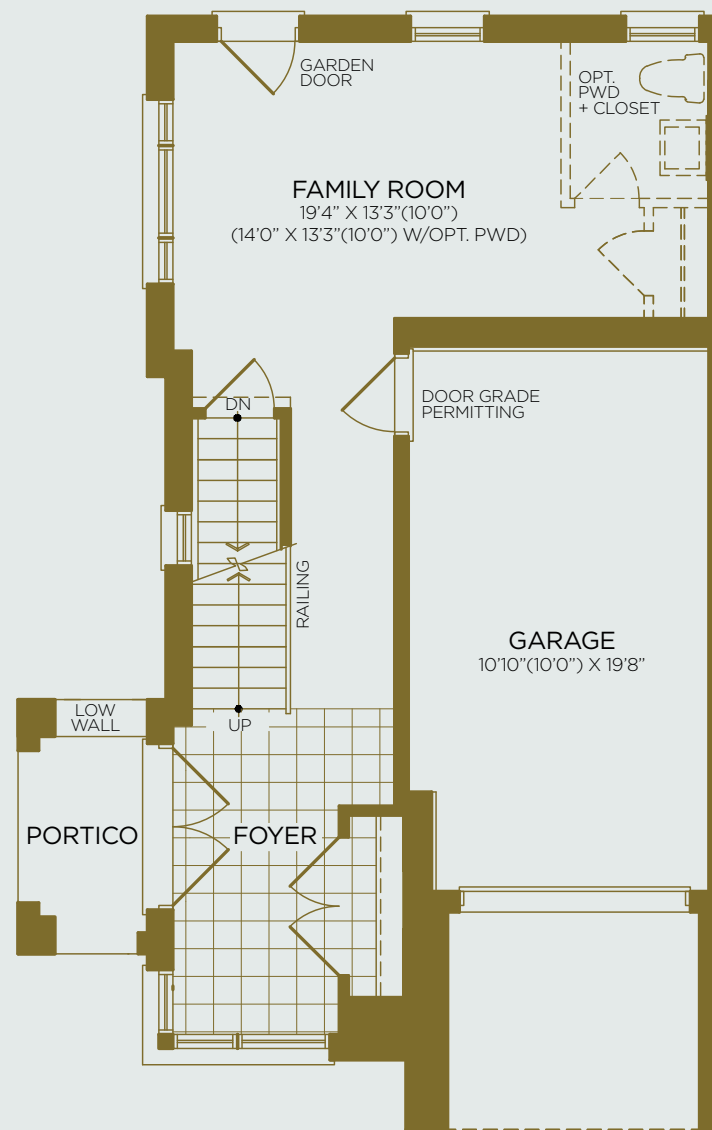

THE WILLOW

The Grand Oak Collection
Traditional Towns

3 Bedroom Interior 2,132 sq.ft.
Exterior Terrace 184 sq.ft.

Basement
Elev. A

Entry Level
Elev. A

Main Floor
Elev. A

Upper Floor
Elev. A