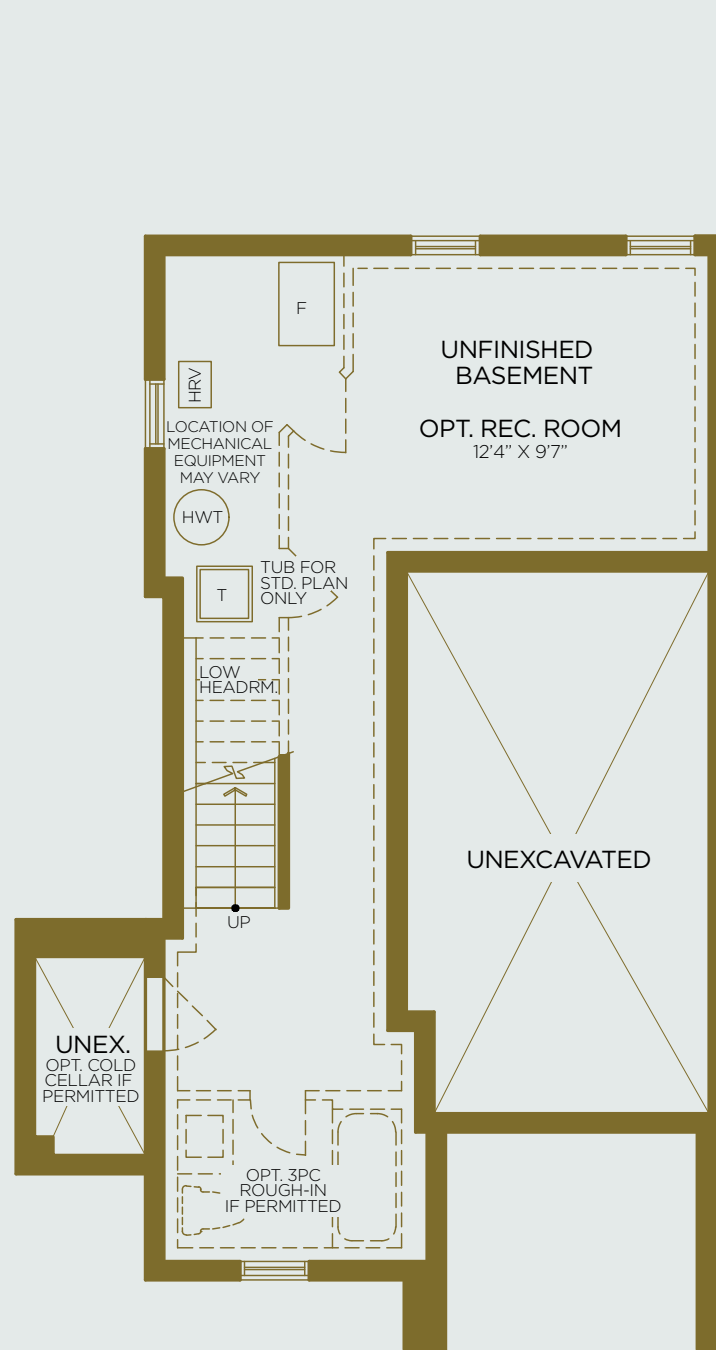

THE WILLOW

The Grand Oak Collection
Traditional Towns

3 Bedroom Interior 2,132 sq.ft.
Exterior Terrace 184 sq.ft.

Basement
Elev. A

Entry Level
Elev. A

Main Floor
Elev. A

Upper Floor
Elev. A