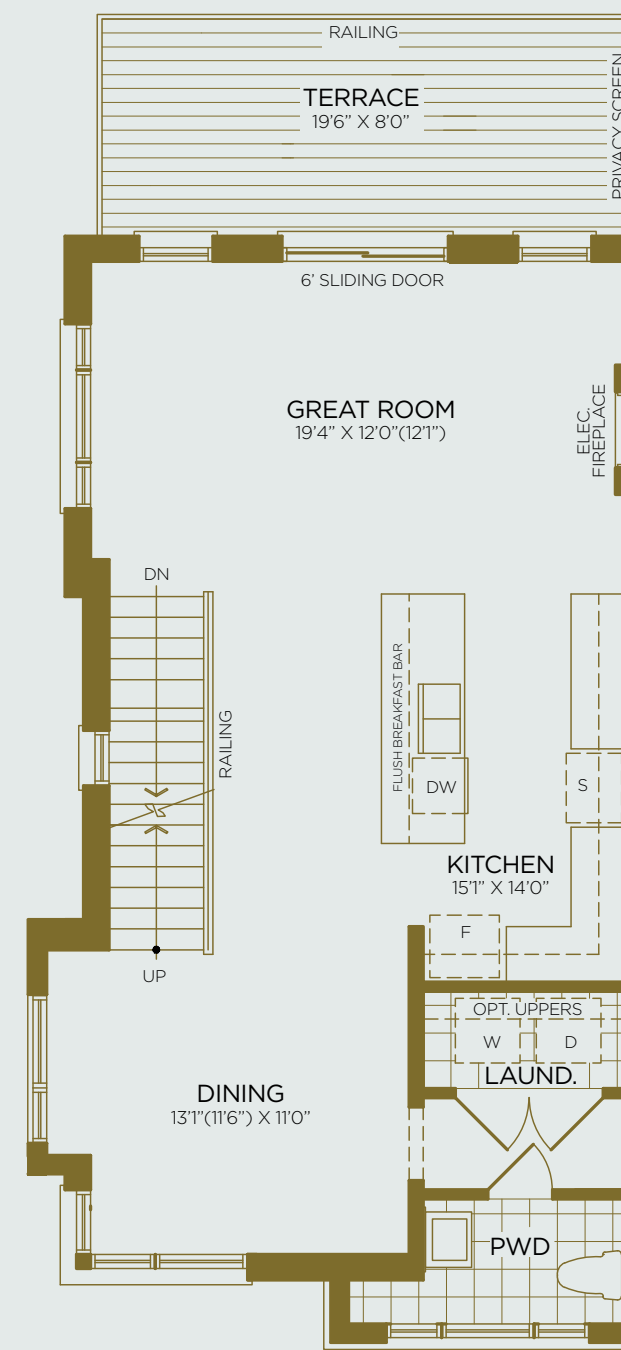

THE WILLOW

The Grand Oak Collection
Traditional Towns

3 Bedroom Interior 2,132 sq.ft.
Exterior Terrace 184 sq.ft.

Basement
Elev. A

Entry Level
Elev. A

Main Floor
Elev. A

Upper Floor
Elev. A